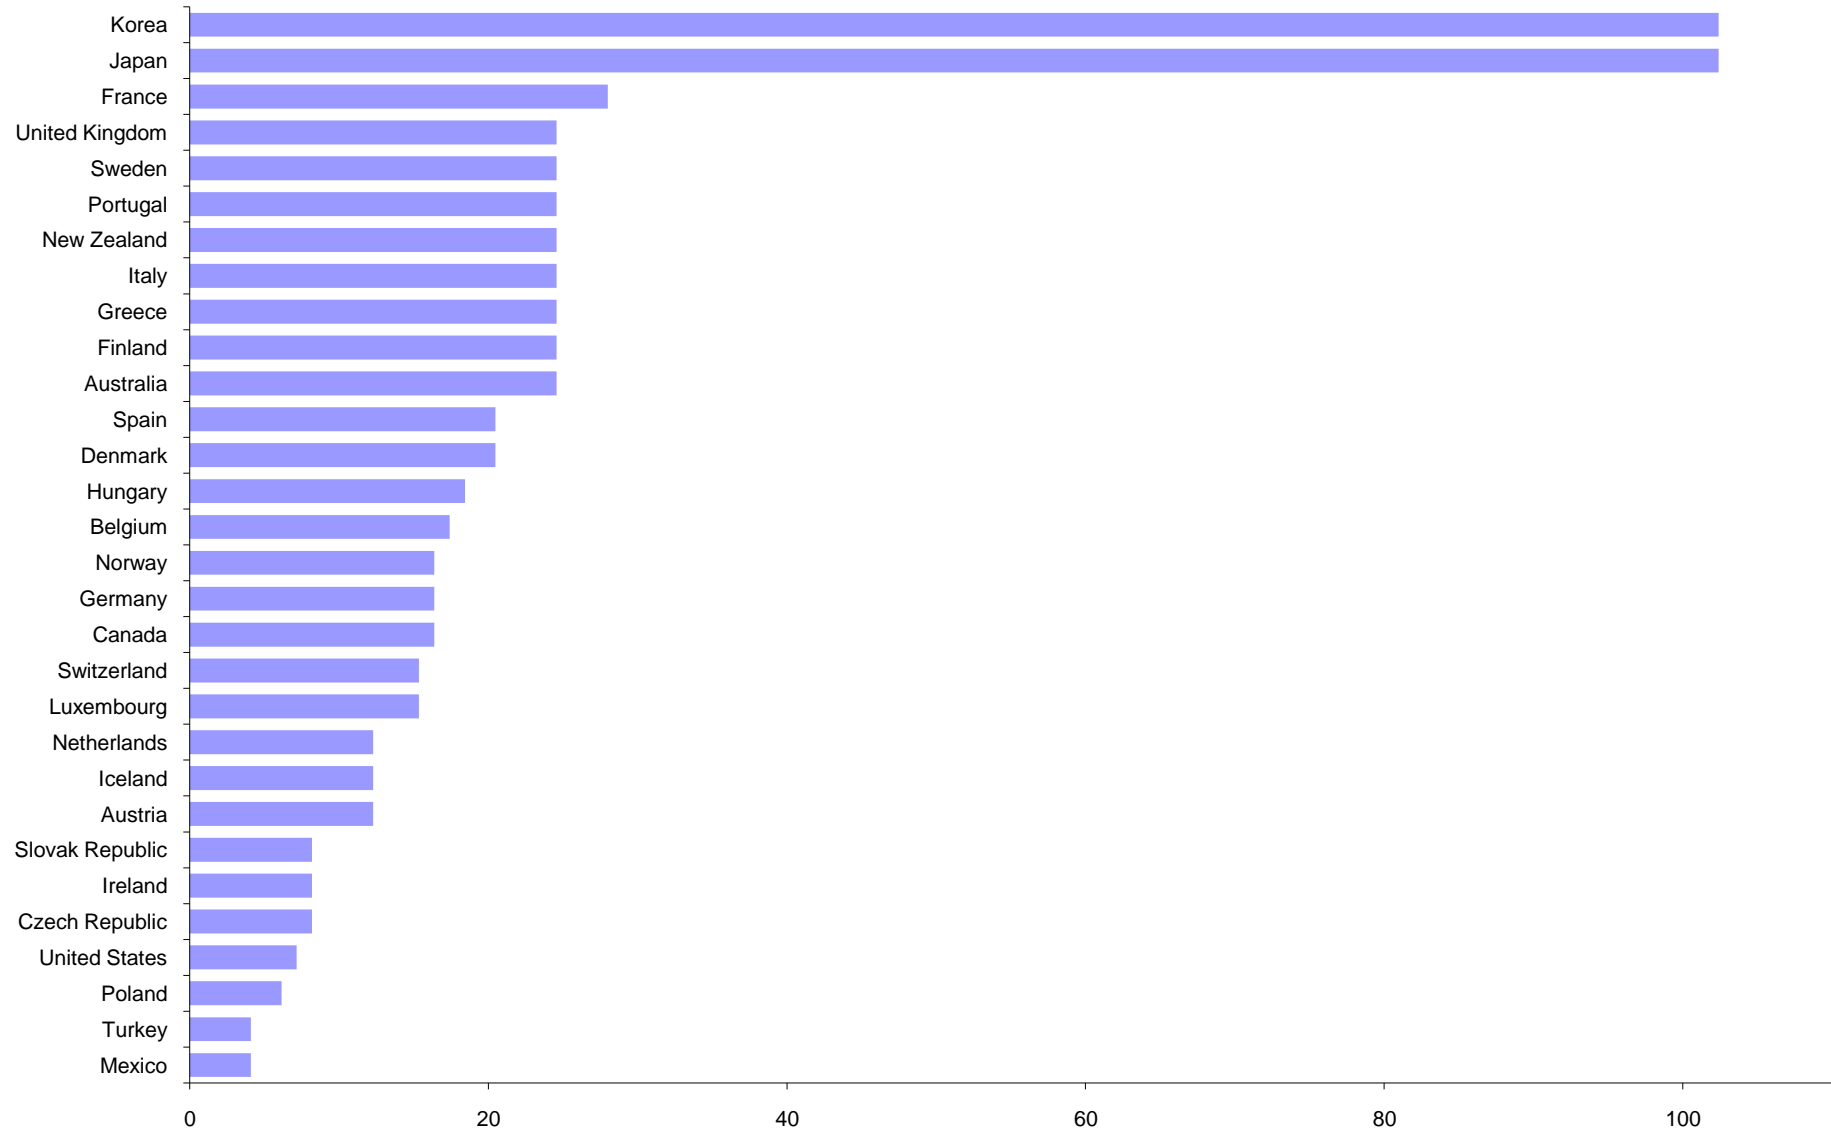

Fastest advertised broadband speeds, using DSL, Mbit/s, Oct. 2007

1 Mbit Broadband penetration historical time series, per 100 inhabitants, all technologies